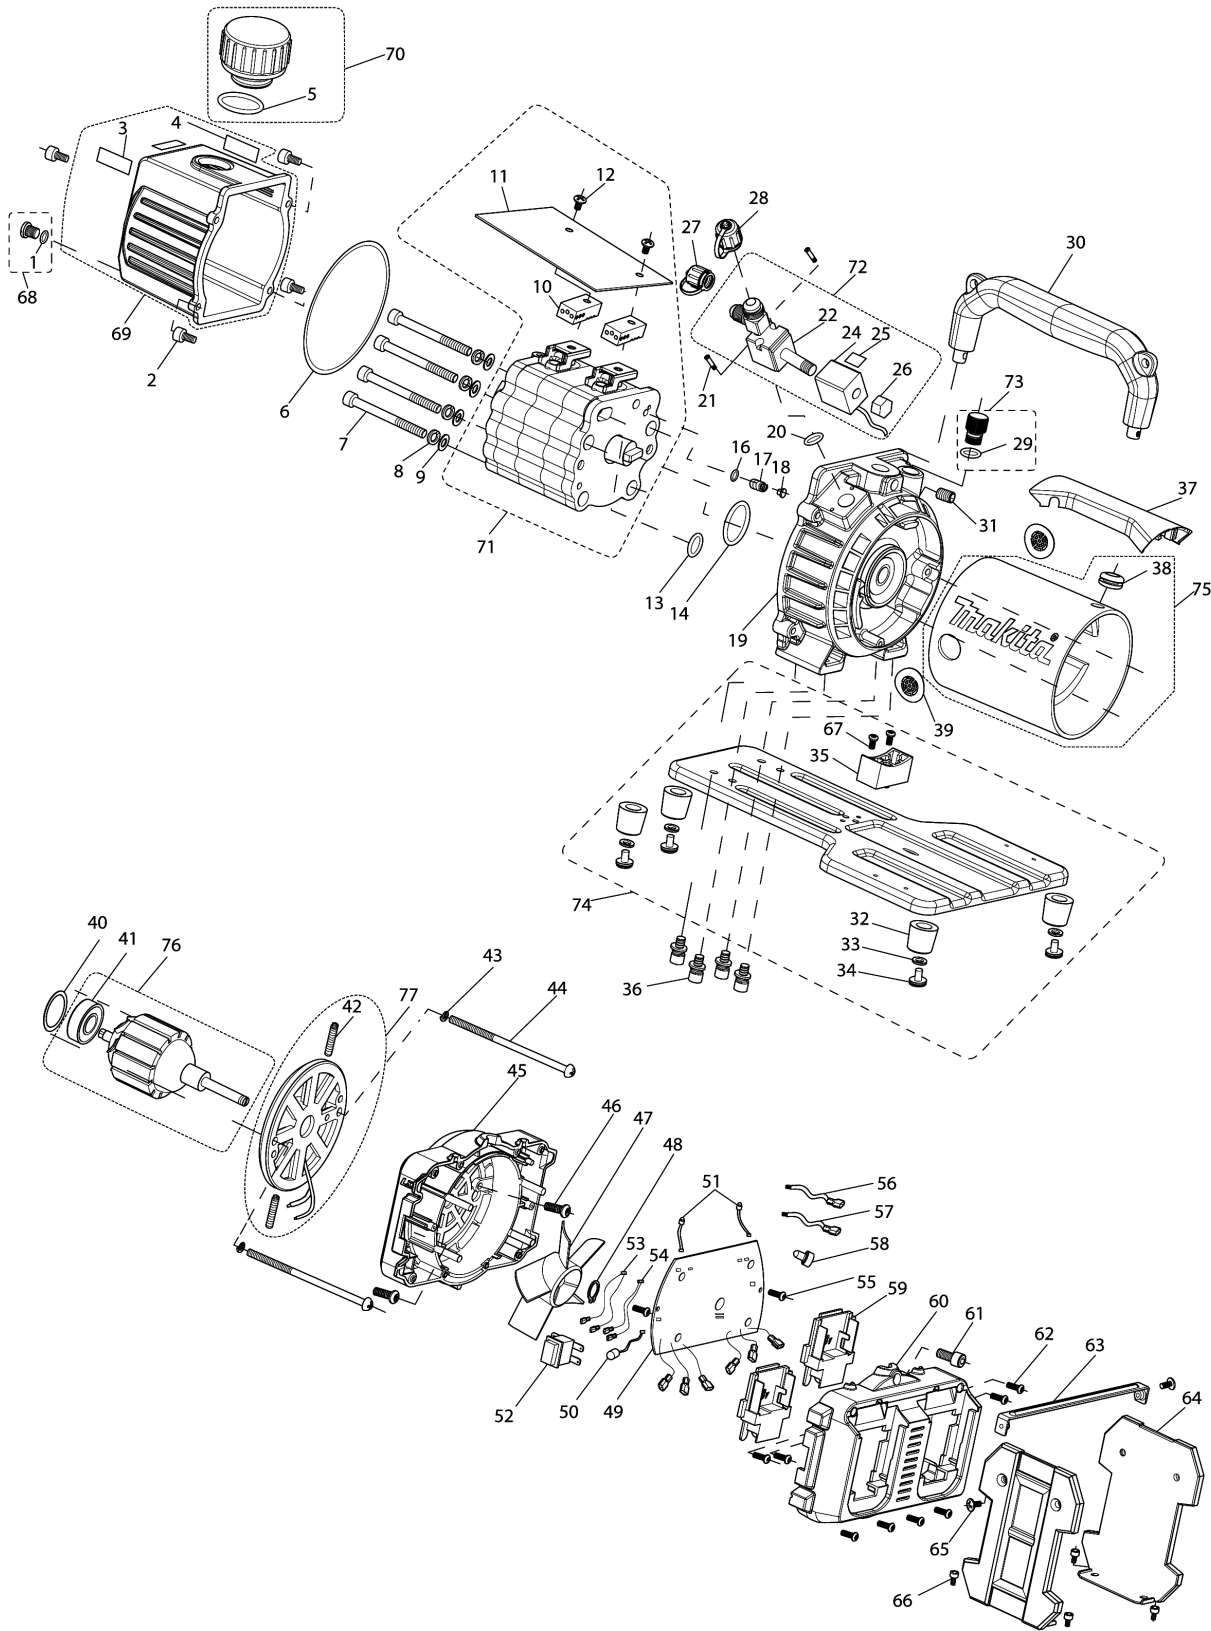

Model No.DVP181 CORDLESS VACUUM PUMP

Model No.DVP181 CORDLESS VACUUM PUMP

Položaj	Številka dela	Opis	Sprememba	Količina	New/Old	Opcijsko 1	Opcijsko 2	Opomba
001	AS000VP010	O-RING 10X2.5		1				
002	AS000VP011	HEXAGON BOLT M5X16		4				
003	AS00SS0537	CAUTION LABEL 18X18		1				
004	AS00SS0306	CAUTION LABEL (OIL)		1				
005	AS000VP013	O-RING 26X2.2		1				
006	AS000VP092	O-RING 120X3.1		1				
007	AS000VP093	HEX SOCKET HEAD BOLT M8X90		4				
008	AS000VP094	SPRING WASHER 8		4				
009	AS000VP095	FLAT WASHER 8		4				
010	AS000VP097	VALVE COVER		2				
011	AS000VP098	CAP BOARD		1				
012	AS000VP099	PAN HEAD SCREW M5X8		2				
013	AS000VP100	O-RING 12X1.6		1				
014	AS000VP101	O-RING 34.5X2		1				
016	AS000VP103	O-RING 13X2		1				
017	AS000VP104	SPRING 7X0.5X6		1				
018	AS000VP105	GAS BALLAST VALVE ELEMENT		1				
019	AS00VP106M	TRESTLE MA245		1				
020	AS000VP107	O-RING 15X2		1				
021	AS000VP173	PAN HEAD SCREW M3X25		2				
022	AS000VP109	SOLENOID VALVE ASSY		1				
024	AS000VP111	SOLENOID VALVE C1-18V COIL		1				
025	AS00SS0537	CAUTION LABEL 18X18		1				
026	AS000VP112	SOLENOID VALVE NUT		1				
027	AS000VP017	INLET PORT CAP (5/16")		1				
028	AS000VP113	INLET PORT CAP 4# (3/8SAE)		1				
029	AS000VP115	O-RING		1				
030	AS000VP117	HANDLE MA245		1				
031	AS000VP118	HEX SOCKET HEAD BOLT M8X8		1				
032	AS000VP121	RUBBER BLANKET 5#		4				
033	AS000VP122	FLAT WASHER		4				
034	AS000VP123	PAN HEAD SCREW M4X8		4				
035	AS000VP124	MOTOR SUPPORT		1				
036	AS000VP026	HEXAGON BOLT (W/WASHER) M5X16		4				
037	AS000VP125	WIRING COVER		1				
038	AS000VP126	RUBBER RING		1				
039	AS000VP020	INLET PORT CAP		2				
040	AS000VP128	BEARING WASHER		1				
041	AS000VP130	BEARING 6201		1				